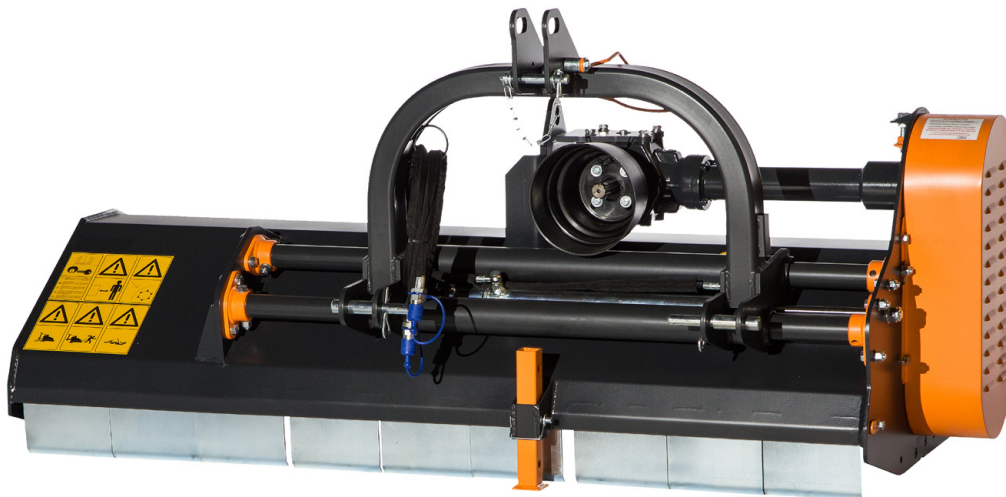

ASSO

Grass shredder from 1400 to 2200 mm width

The ASSO model is a 3-point hitch mounted shredder suitable for grass mulching and shredding of wood with 4 to 5 cm. diameter. The shredder moves on cylindrical guides. The residues are ejected behind the support roller.

ASSO - MODEL 2908

CODE														
	mm	mm	kw hp	n°	n/1'	kg	n°	n°	n°	A	B	C		
2908.120	1200	623 762	876 510	22	30	3	540	320	3	16	32	1380	1050	970
2908.140	1400	530 960	1050 620	22	30	3	540	360	3	16	32	1580	1050	970
2908.160	1600	530 960	1250 820	26	35	3	540	410	3	20	40	1780	1050	970
2908.180	1800	530 960	1450 1020	30	40	4	540	430	3	20	40	1980	1050	970
2908.200	2000	530 960	1650 1220	36	50	4	540	460	3	24	48	2180	1050	970
2908.220	2200	530 960	1850 1420	41	55	5	540	480	3	24	48	2380	1050	970

STANDARD EQUIPMENT

540 rpm free wheel gearbox

Forged hammer blades

Adjustable support roller Ø 114 mm

3-point hitch Cat. 1/2 with mechanical shifting

Double body

CE protection